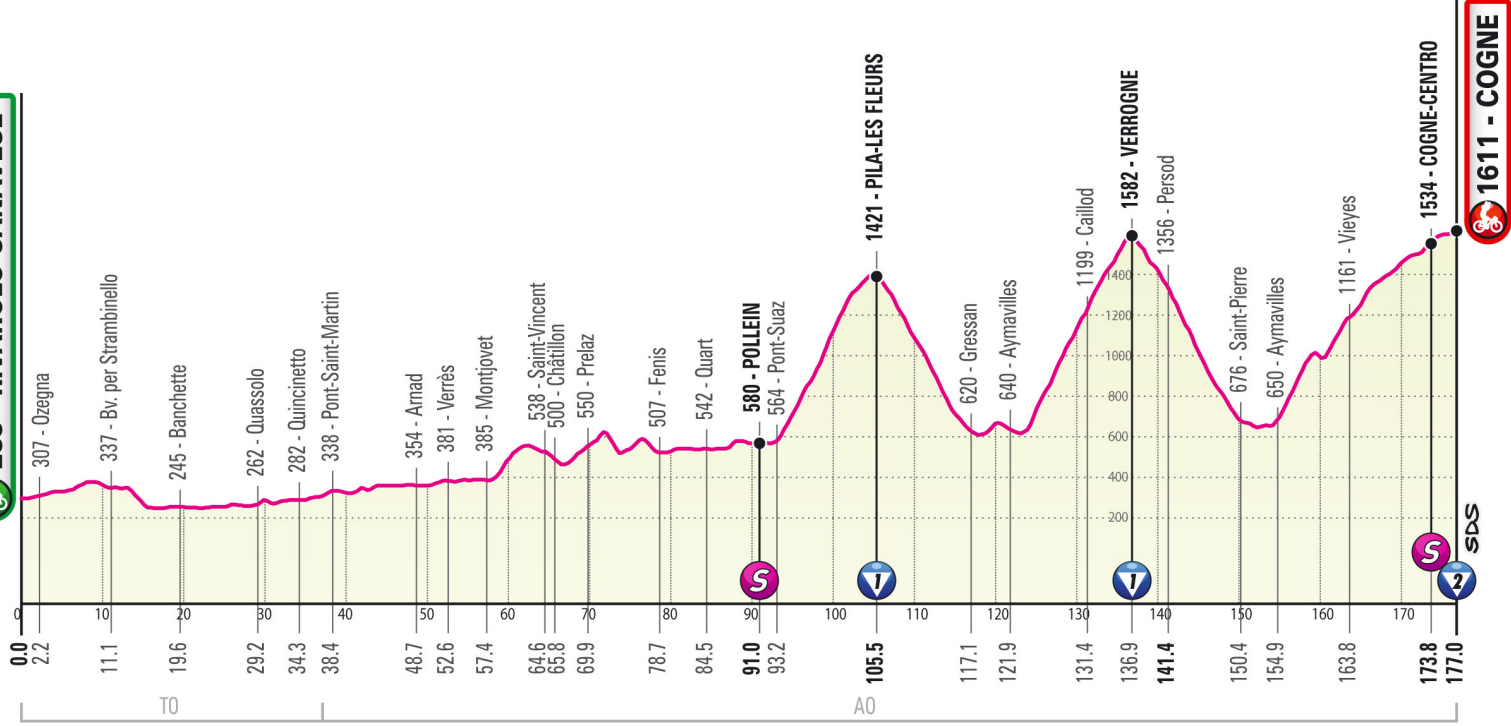

288 - RIVAROLO CANAVESE

TO

AO

SDS

1611 - COGNE