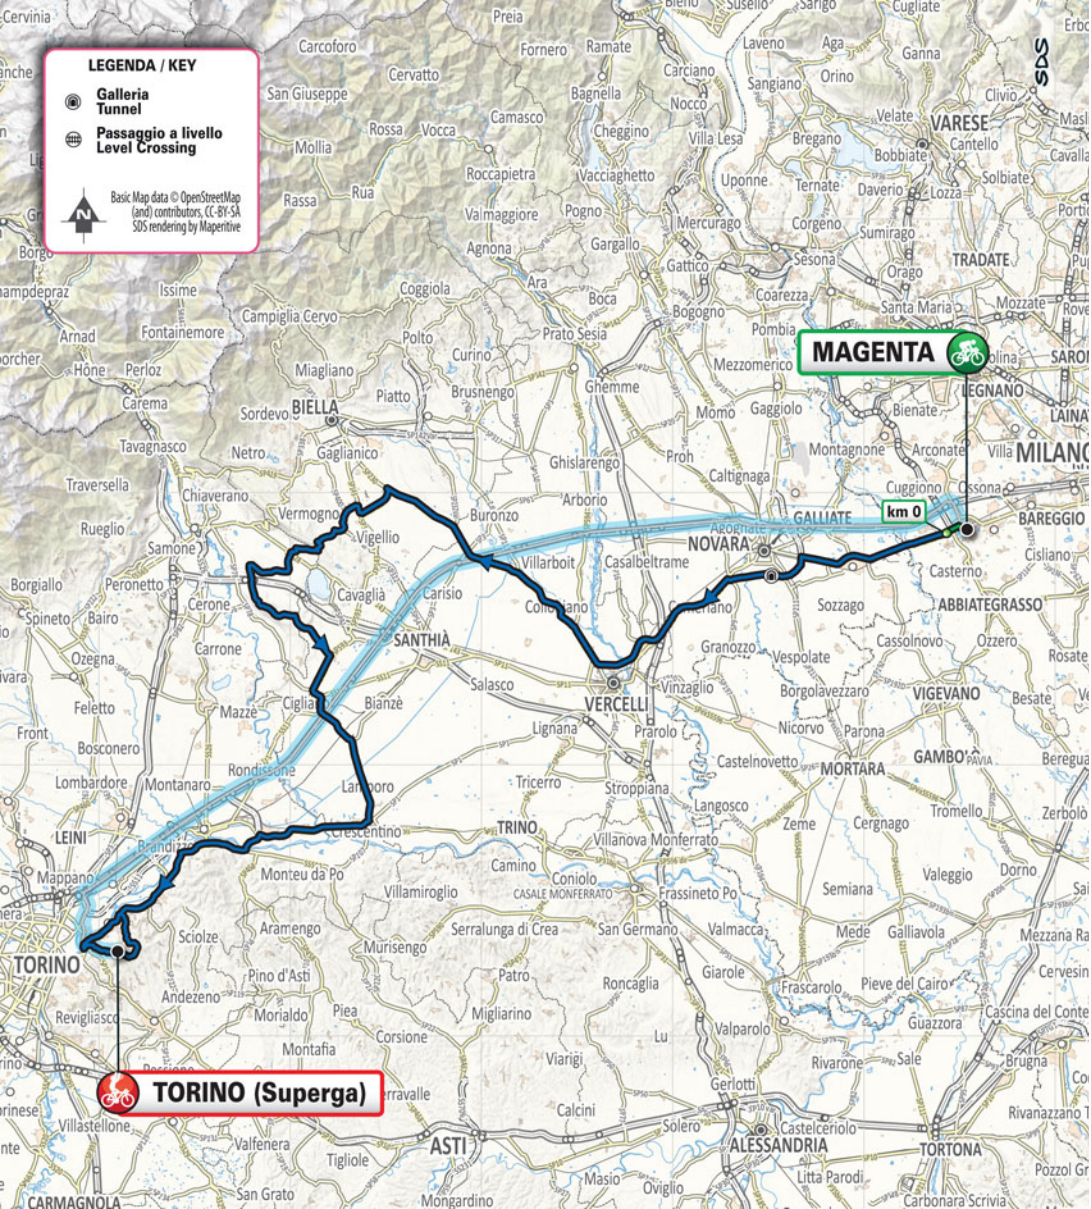

LEGENDA / KEY

- Galleria Tunnel
- Passaggio a livello

MAGENTA

Galliate **0 km**

TORINO (Superga)